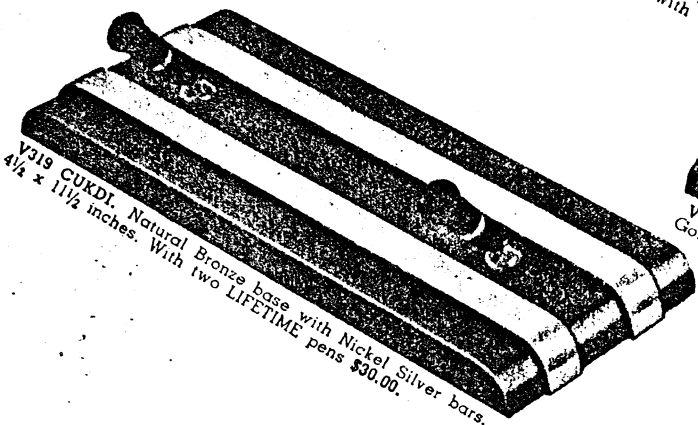

V318 CUKDI. Natural Bronze base with Nickel Silver bars. 4 1/2 x 11 1/2 inches. With two LIFETIME pens $30.00.